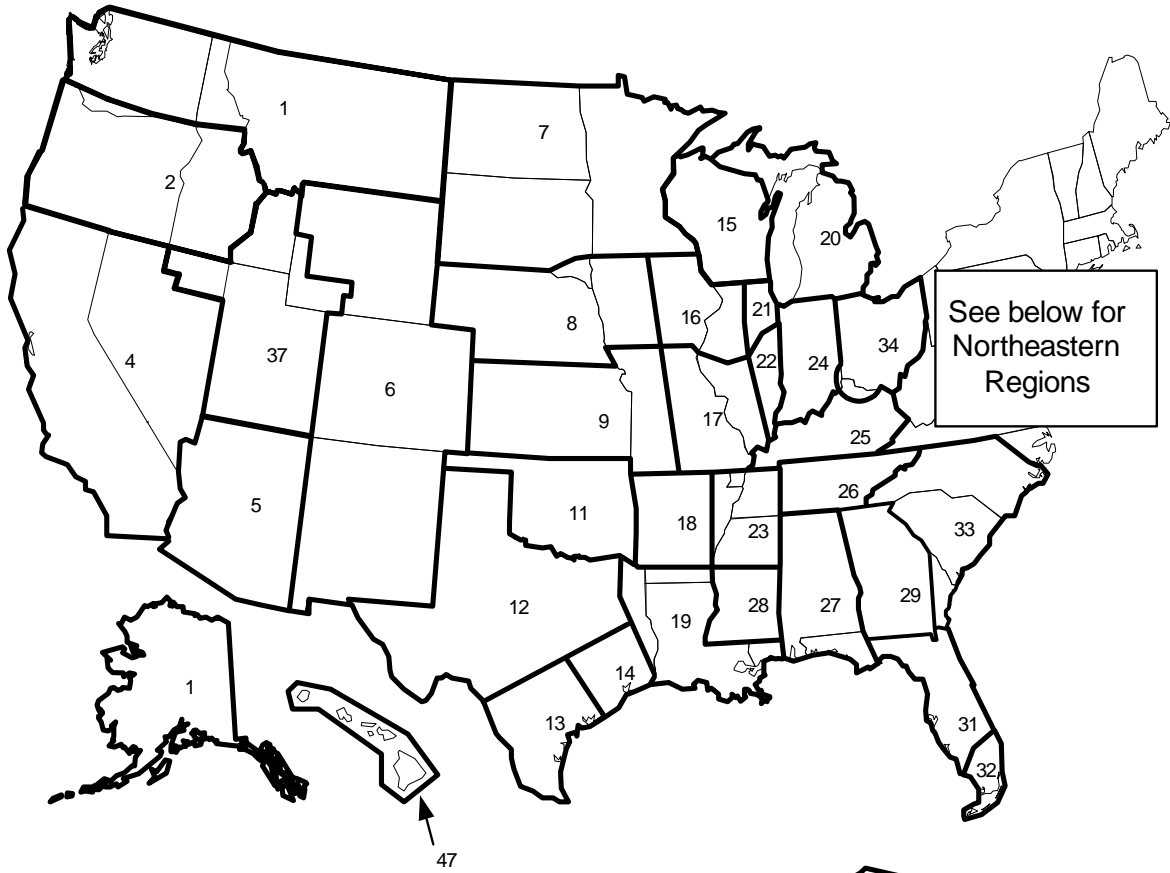

WEBSITE <http://www.frymaster.com>

(Rev: May 18)

\* 8195026 \*

**Domestic Service Regions**

To obtain warranty service in your locality , call the Factory Authorized Servicer (FAS) or branch nearest you **in your Service Region**. The FAS or branch may be called to arrange service , purchase parts , or offer technical assistance . If you have questions or need assistance locating your FAS or one of its branches call the **Frymaster** toll-free number (1-800-551-8633).