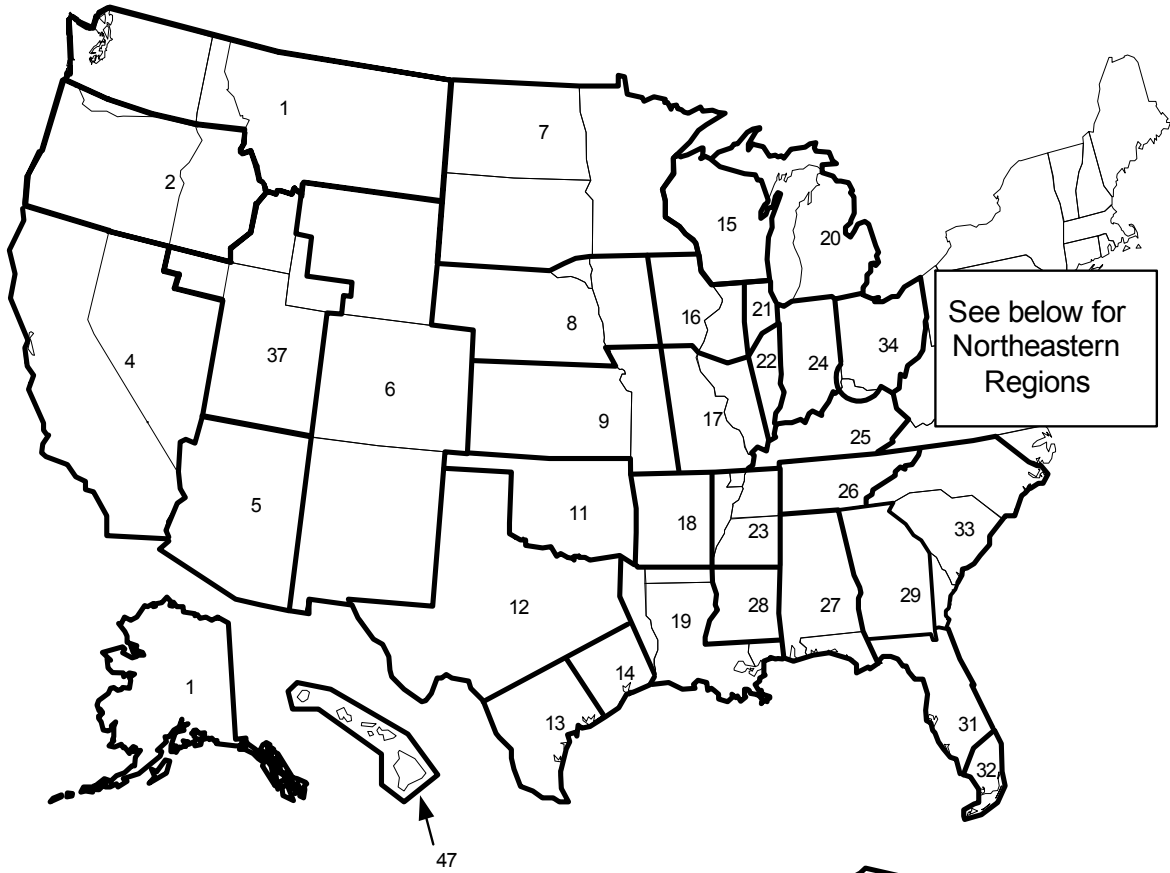

(Rev: Aug 18)

8 1 9 5 0 2 6

Domestic Service Regions

To obtain warranty service in your locality , call the Factory Authorized Servicer (FAS) or branch nearest you **in your Service Region**. The FAS or branch may be called to arrange service , purchase parts , or offer technical assistance . If you have questions or need assistance locating your FAS or one of its branches call the **Frymaster** toll-free number (1-800-551-8633).