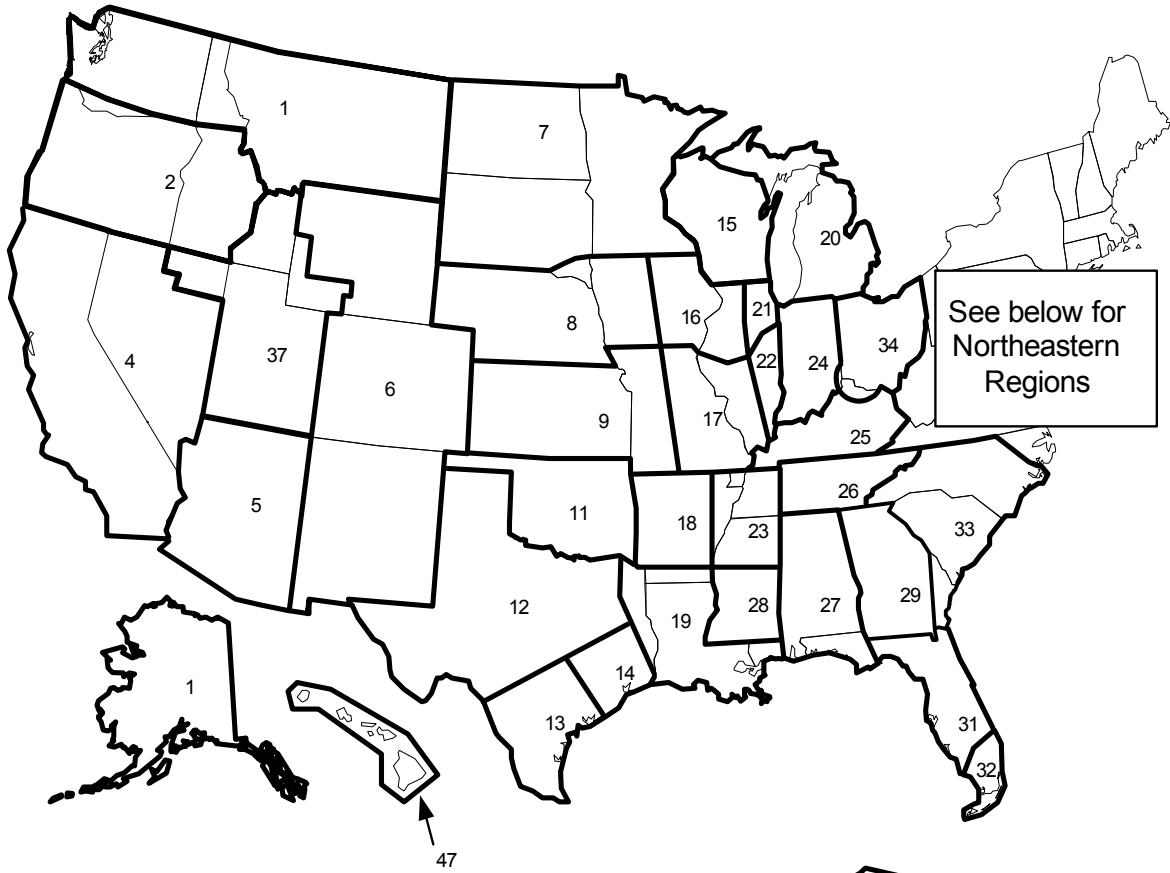

<http://www.frymaster.com>

(Rev: Aug 18)

8 1 9 5 0 2 6

**Domestic Service Regions**

To obtain warranty service in your locality , call the Factory Authorized Servicer (FAS) or branch nearest you **in your Service Region**. The FAS or branch may be called to arrange service , purchase parts , or offer technical assistance . If you have questions or need assistance locating your FAS or one of its branches call the **Frymaster** toll-free number (1-800-551-8633).